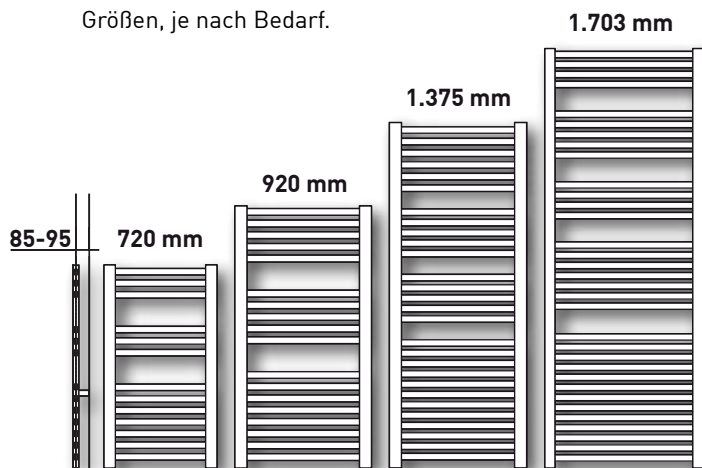

Elektro-Badheizkörper mit zwei D-Profilen 40 x 30 mm und waagrecht angeordneten Rundrohren Ø 22 mm. Lieferbar in vier unterschiedlichen Größen, je nach Bedarf.

ALEXANDRO Electro Towel Radiator

Our pure electric towel radiator with programmable thermostat switch. The ALEXANDRO is directed in all respects according to you. Whether as additional heat source to the underfloor heating or for the backfitting, independent from the central heating. This radiator is enormously flexible, very versatile and very beautiful.

Electric towel radiator with two D-profiles 40 x 30mm and horizontal arranged round pipes with a diameter of 22mm. Available in four different sizes, according to requirements.

Höhe Height	Breite Width	Gewicht Weight	Leistung* Output*
mm	mm	kg	Watt
720	400	7,7	300
920	480	9,4	500
1.375	480	15,2	750
1.703	550	22,1	1000