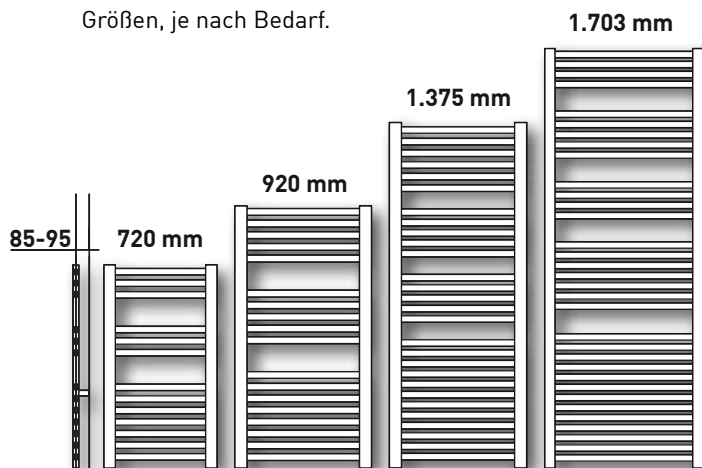

Elektro-Badheizkörper mit zwei D-Profilen 40 x 30 mm und waagrecht angeordneten Rundrohren Ø 22 mm. Lieferbar in vier unterschiedlichen Größen, je nach Bedarf.

ALEXANDRO Electro Towel Radiator

Our pure electric towel radiator with programmable thermostat switch. The ALEXANDRO is directed in all respects according to you. Whether as additional heat source to the underfloor heating or for the backfitting, independent from the central heating. This radiator is enormously flexible, very versatile and very beautiful.

Electric towel radiator with two D-profiles 40 x 30mm and horizontal arranged round pipes with a diameter of 22mm. Available in four different sizes, according to requirements.

| Höhe Height | Breite Width | Gewicht Weight | Leistung* Output* |
|----------------|-----------------|-------------------|----------------------|
| mm | mm | kg | Watt |
| 720 | 400 | 7,7 | 300 |
| 920 | 480 | 9,4 | 500 |
| 1.375 | 480 | 15,2 | 750 |
| 1.703 | 550 | 22,1 | 1000 |